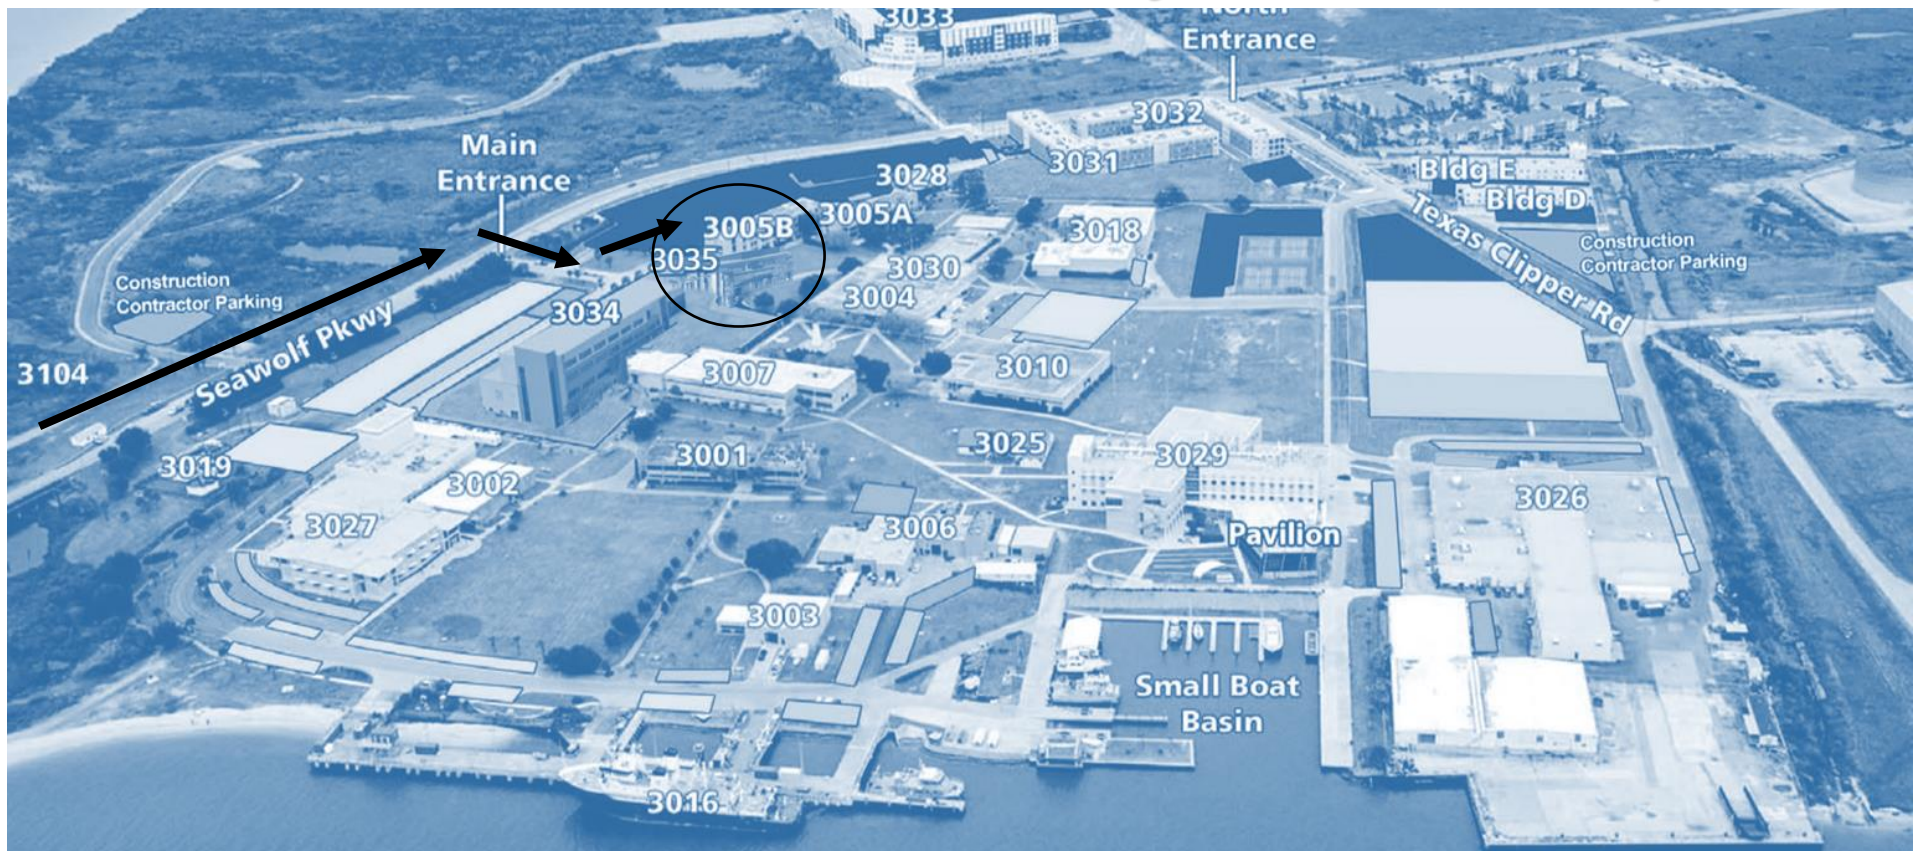

Directions to Texas A&M University Galveston Campus

- After Pelican Island bridge:
- Take the Main Entrance onto campus
- Turn left and continue straight to the large parking lot.
- The Sea Camp Dorm will be on your right. Look for the concrete building with balconies and Sea Camp signs.
- You do not have to pay for parking to drop off your camper!